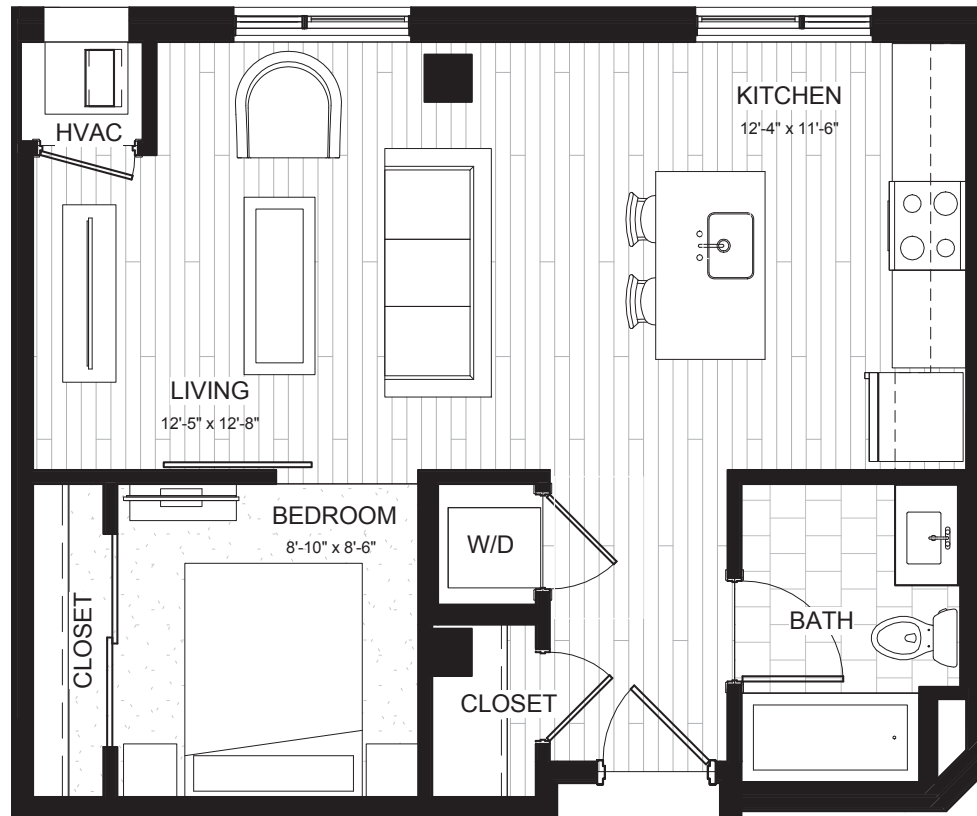

UNIT S5

1 Bedroom | 1 Bath

Interior

596 sf

596 SF

BOUTIQUE

UPTOWN **28** M P L S

UNIT HIGHLIGHTS

- Designer Kitchen (w/ SS Appliances & Quartz Countertops)
- Luxurious Bath
- Walnut Hardwood Floors
- 9 ft. Ceilings
- Oversized Windows
- In Unit Washer/Dryer

FLOORS AVAILABLE

LEVEL 1

- Unit 107

** SQFT listed is an approximate value for each unit