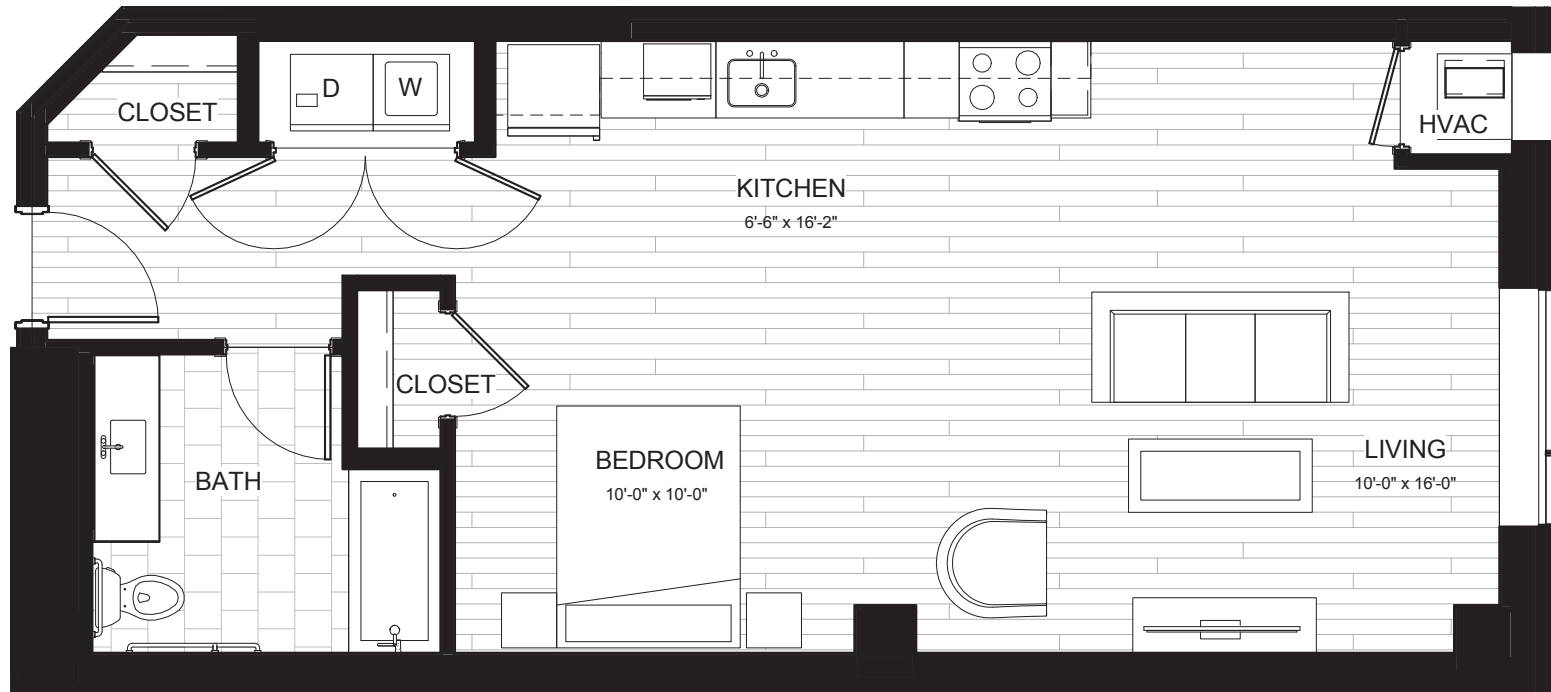

UNIT S4

1 Bedroom | 1 Bath

Interior

766 sf

766 SF

BOUTIQUE

UPTOWN **28** M P L S

UNIT HIGHLIGHTS

- Designer Kitchen (w/ SS Appliances & Quartz Countertops)
- Luxurious Bath
- Walnut Hardwood Floors
- 9 ft. Ceilings
- Oversized Windows
- In Unit Washer/Dryer

FLOORS AVAILABLE

LEVEL 1

- Unit 100

** SQFT listed is an approximate value for each unit