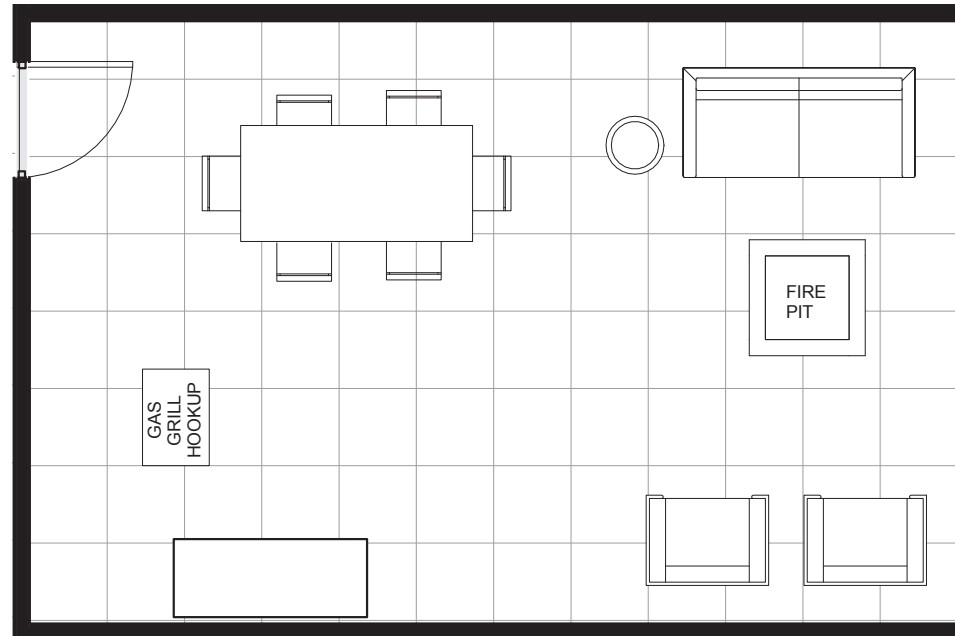

# PRIVATE ROOFTOP OASIS & FIRE LOUNGE

Roof Lounge 2 - 4

367 SF

BOUTIQUE

UPTOWN **28** M P L S

## ROOF LOUNGE HIGHLIGHTS

- Exclusive for your own use
- Private gated entrance
- 6 ft. green box-hedge style privacy walls
- Hard-lined natural gas fire pit
- Gas grill hookup w/ built-in grilling table

## FLOORS AVAILABLE

Roof

- Roof Lounge 2
- Roof Lounge 3
- Roof Lounge 4

\*\* SQFT listed is an approximate value for each unit