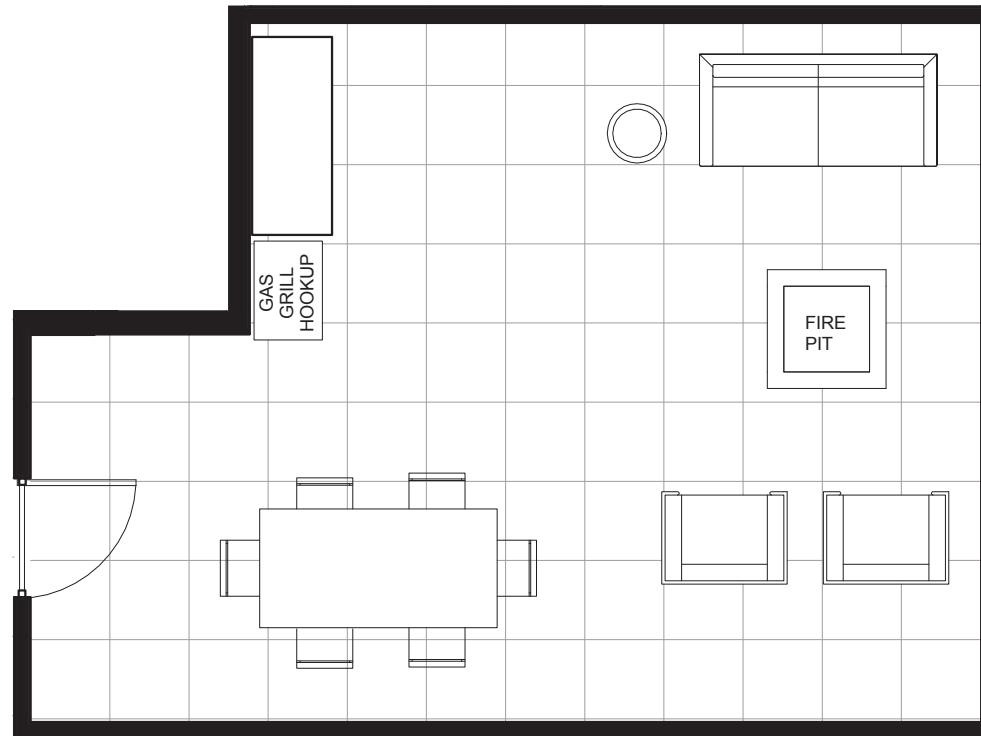

PRIVATE ROOFTOP OASIS & FIRE LOUNGE

Roof Lounge 1

376 SF

BOUTIQUE

UPTOWN **28** M P L S

ROOF LOUNGE HIGHLIGHTS

- Exclusive for your own use
- Private gated entrance
- 6 ft. green box-hedge style privacy walls
- Hard-lined natural gas fire pit
- Gas grill hookup w/ built-in grilling table

FLOORS AVAILABLE

Roof

- Roof Lounge 1

** SQFT listed is an approximate value for each unit