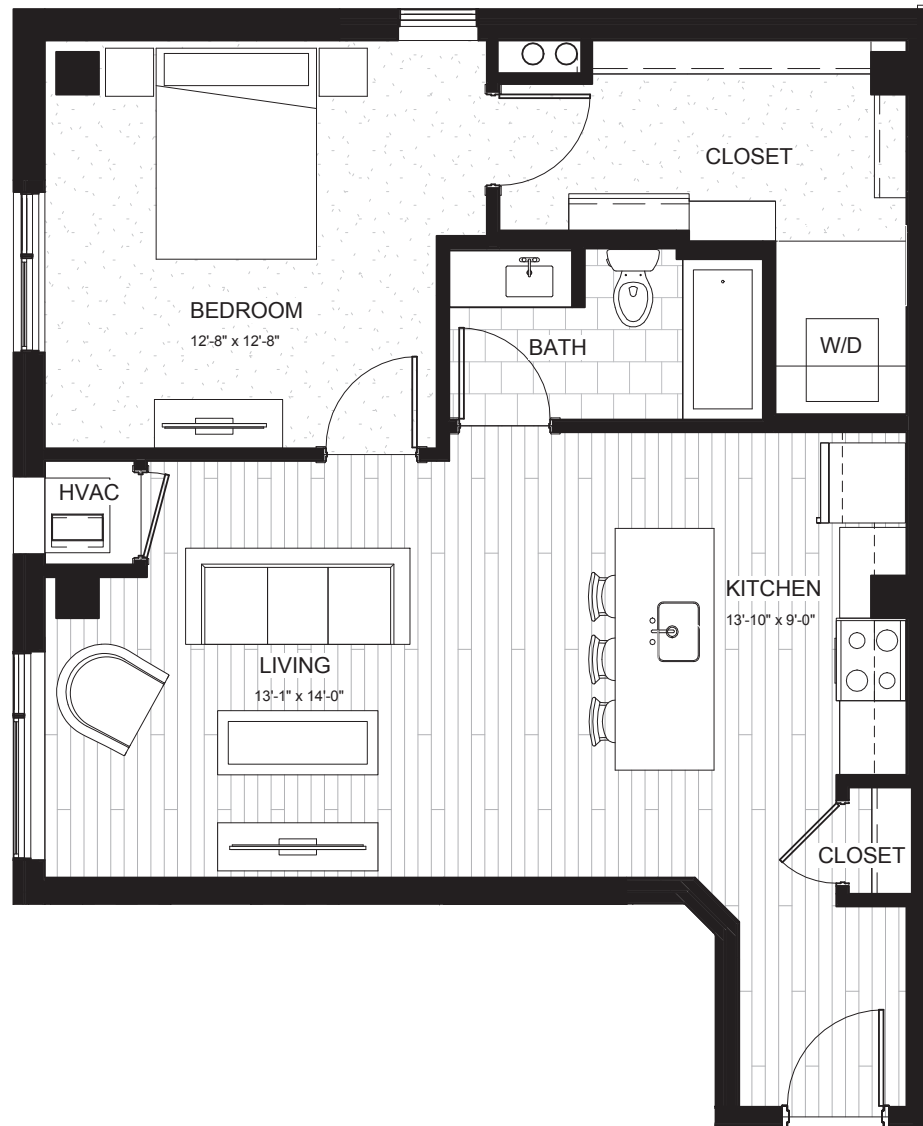

UNIT A4

1 Bedroom | 1 Bath
808 SF

Interior

808 sf

BOUTIQUE

UPTOWN **28** M P L S

UNIT HIGHLIGHTS

- Designer Kitchen (w/ SS Appliances & Quartz Countertops)
- Corner Unit
- Oversized Walk-In Closet
- Luxurious Bath
- Walnut Hardwood Floors
- 9 ft. Ceilings
- Oversized Windows
- In Unit Washer/Dryer

FLOORS AVAILABLE

LEVEL 1

- Unit 108

** SQFT listed is an approximate value for each unit