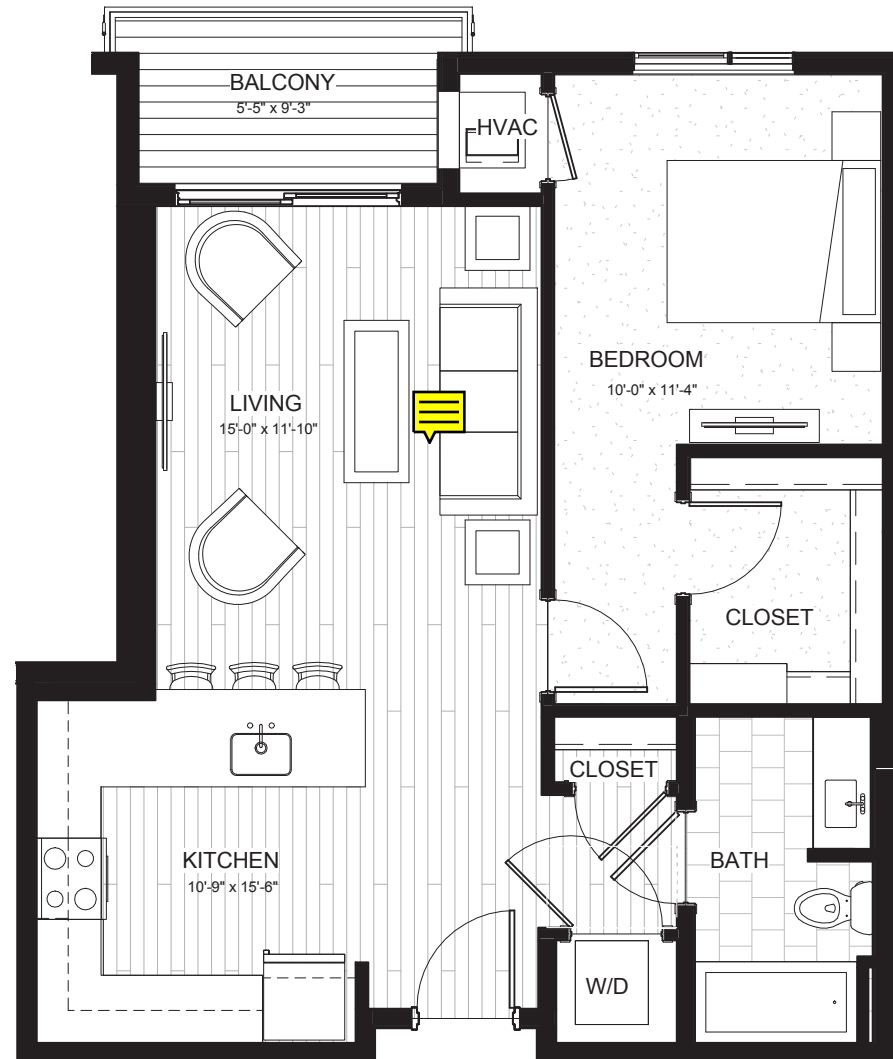

UNIT A1

1 Bedroom | 1 Bath
763 SF

Interior 713 sf
Balcony 50 sf

BOUTIQUE

UPTOWN **28** M P L S

UNIT HIGHLIGHTS

- Large Designer Kitchen (w/ SS Appliances & Quartz Countertops)
- Oversized Walk-In Closet
- Luxurious Bath
- Walnut Hardwood Floors
- Private Balcony w/ 8 ft. Sliding Glass Door
- 9 ft. Ceilings
- Oversized Windows
- In Unit Washer/Dryer

FLOORS AVAILABLE

LEVEL 2 - 4

- Unit 206
- Unit 306
- Unit 412

** SQFT listed is an approximate value for each unit